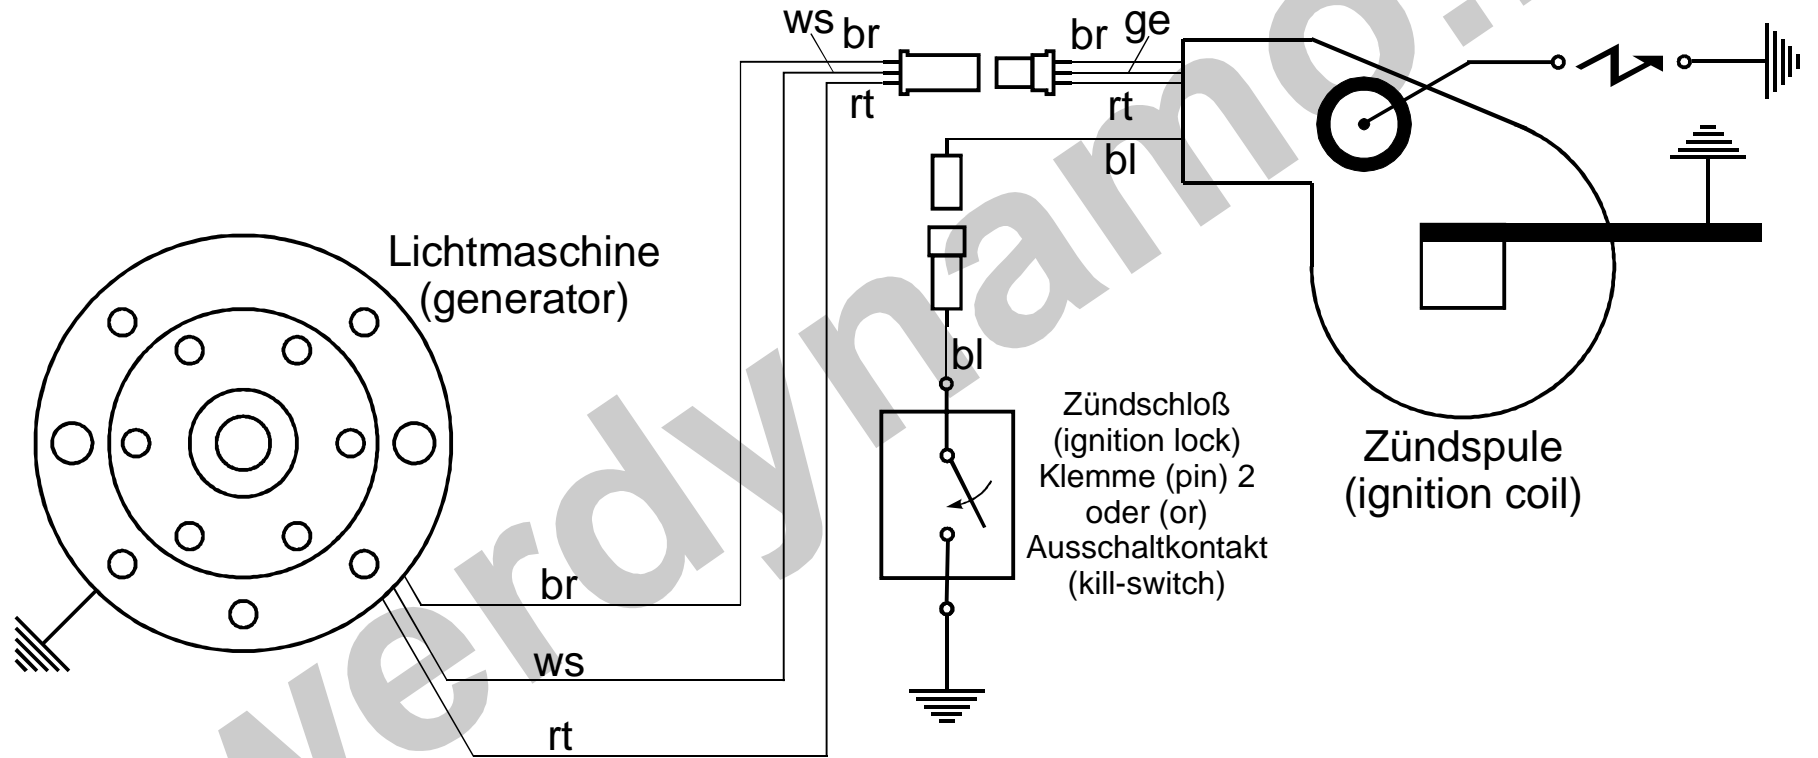

Schaltplan 73-599 (wiring diagram)

Kabelfarben (wiring colours):

- bl = blau (blue)
- br = braun (brown)
- ge = gelb (yellow)
- gn = grün (green)
- gr = grau (grey)
- rt = rot (red)
- sw = schwarz (black)
- ws = weiß (white)